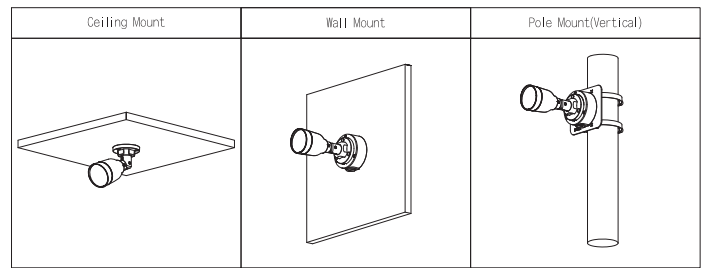

Structure

Casing	Metal + plastic
Product Dimensions	162.6 mm × 70 mm × 70 mm (6.40" × 2.76" × 2.76") (L × W × H)
Net Weight	0.22 kg (0.5 lb)
Gross Weight	0.34 kg (0.7 lb)

Dimensions (mm[inch])

Ordering Information