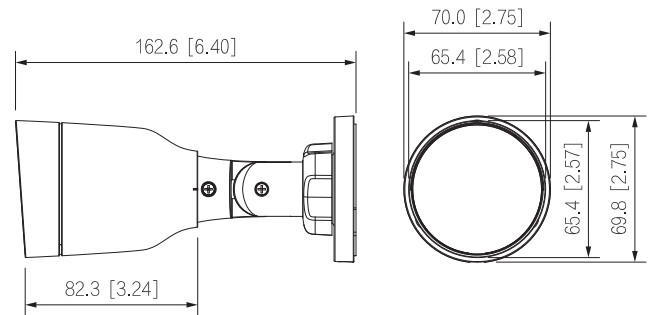

Structure

Casing	Metal + plastic
Product Dimensions	162.6 mm × 70 mm × 70 mm (6.40" × 2.76" × 2.76") (L × W × H)
Net Weight	0.22 kg (0.5 lb)
Gross Weight	0.34 kg (0.7 lb)

Dimensions (mm[inch])

Ordering Information