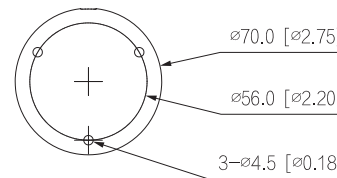

Structure

Casing	Metal + plastic
Product Dimensions	162.6 mm × 70 mm × 70 mm (6.40" × 2.76" × 2.76") (L × W × H)
Net Weight	0.22 kg (0.5 lb)
Gross Weight	0.34 kg (0.7 lb)

Dimensions (mm[inch])

Ordering Information