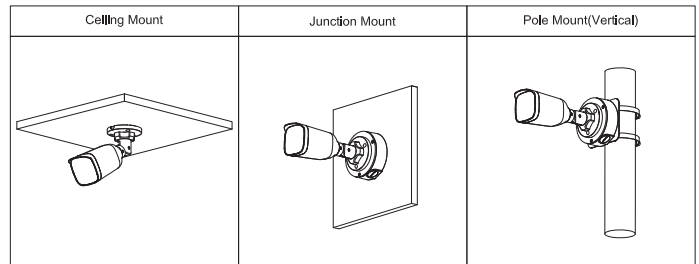

Power Consumption	< 7.5W (PoE)
Environment	
Operating Conditions	-40°C to +60°C (-22°F to +131°F) /less than≤95%
Storage Conditions	-40°C to +60°C (-40°F to +140°F)
Protection	IP67, IK10
Structure	
Casing	Metal + plastic
Dimensions	243.5 mm × Φ90.7 mm (9.6" × Φ3.6")
Net Weight	0.44 kg (1.0 lb)
Gross Weight	0.69 kg (1.5 lb)

Ordering Information

Type	Part Number	Description
4MP Camera	DH-IPC-HFW1431T1P-ZS-2812	4MP Entry IR Vari-focal Bullet Netwok Camera,PAL
	DH-IPC-HFW1431T1N-ZS-S4	4MP Entry IR Vari-focal Bullet Netwok Camera,NTSC
Accessories (optional)	PFA130-E	Junction Box
	PFA135	Junction Box
	PFA152-E	Pole mount
	PFM321D	12V DC 1A Power adapter
	LR1002-1ET/1EC	Single-port long reach ethernet Over coax extender
	PFM900-E	Integrated mount tester
	PFM114	TLC SD card

Accessories

Optional: